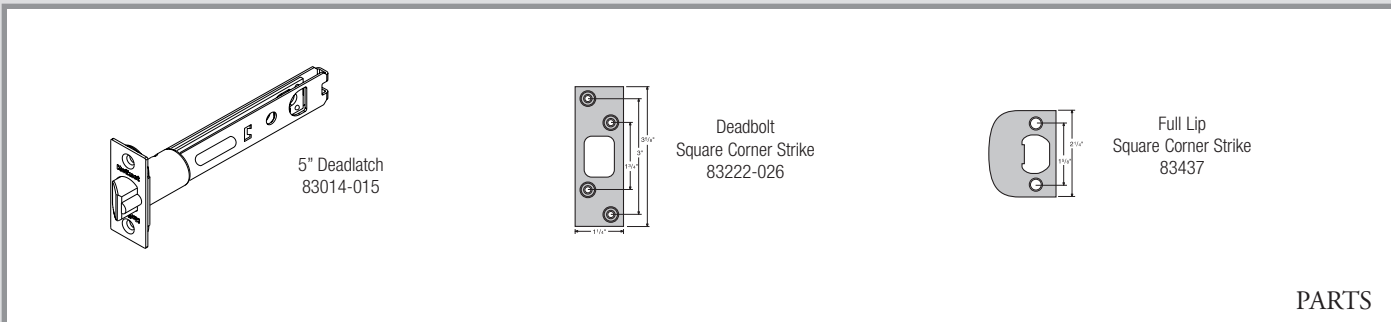

5" Deadlatch
83014-015

Deadbolt
Square Corner Strike
83222-026

Full Lip
Square Corner Strike
83437

PARTS