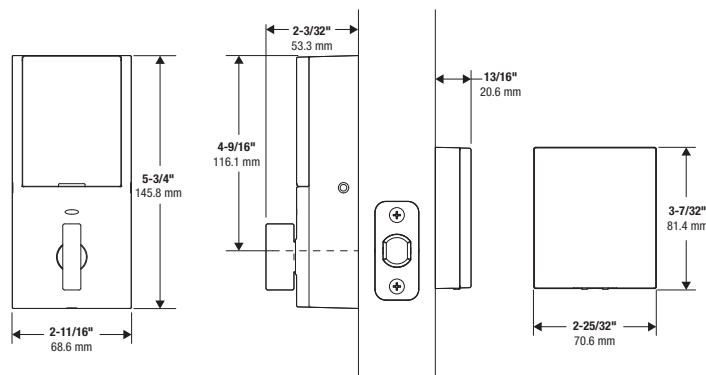

Kwikset

OBSIDIAN

TOUCHSCREEN ELECTRONIC DEADBOLT

Specifications

Function	Touchscreen Deadbolt
Door Prep	1 1/2" and 2 1/8" diameter face hole and 1" diameter latch hole
Backset	Adjustable 2 3/8" or 2 3/4"
Door Thickness	1 3/8" - 2"
Faceplates	1" x 2 1/4" round corner standard
Strikes	Round corner
Latch	Round corner adjustable 2 3/8" x 2 3/4"
Bolt	1" throw, steel deadbolt
Door Handing	Reversible
Batteries	6V (4 x AA alkaline batteries required)
Wireless Protocol	Z-Wave® 500; lock complies with Z-Wave standard of open air, line of sight transmission of 160 feet or more. Compliant with FCC Part 15, Industry Canada. *Range may vary depending on radio frequency environment. Works with your home control platform to optimize range.

Dimensions

Easy Installation

- Replaces existing door hardware with just a screwdriver
- No hard wiring required
- Operates on 4 AA batteries that will last for approximately 1 year

Innovation Security

- BHMA Grade 2 Certified
- 128-bit Advanced Encryption Standard (AES) communication
- Revolutionary tapered deadbolt design - enables misaligned doors to lock without pulling and pushing your door shut