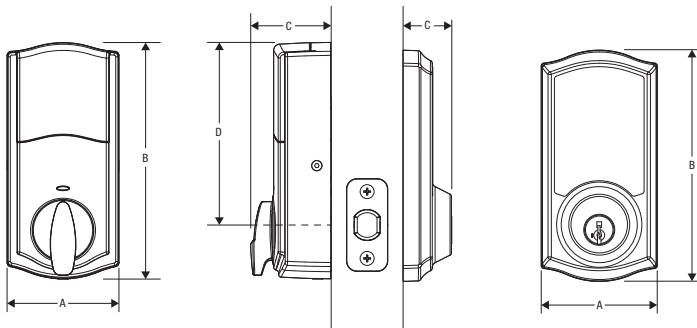

Premis™

TOUCHSCREEN SMART LOCK

Dimensions

Design	A	B	C	D
Interior	2 3/4" (70 mm)	5 3/4" (146 mm)	1 15/16" (49 mm)	4 9/16" (116 mm)
Exterior	2 13/16" (72 mm)	5 5/8" (143 mm)	1 3/16" (30 mm)	---

Specifications