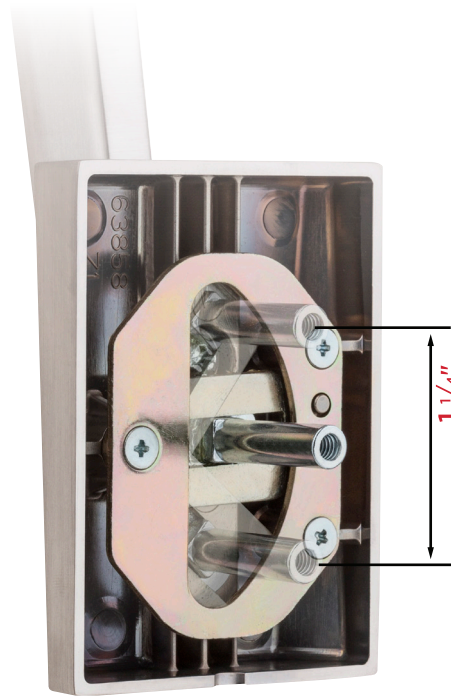

Dimensions

Dimensions	A	B	C	D
San Clemente	2 5/8"	5 1/2"	8 13/32" through 9 11/16"	17 29/32"

Finishes

11P
Venetian
Bronze

15
Satin
Nickel

26
Polished
Chrome

26D
Satin
Chrome

514
Iron
Black

NEW Adjustable Throughbolt

Vertical and horizontal slide designed for a guaranteed fit

Functions

NEW **Handleset (Single-Cylinder):** Exterior only, Latch bolt operated by thumb piece outside. Deadbolt operated by key outside.
- **818 SCE SMT**