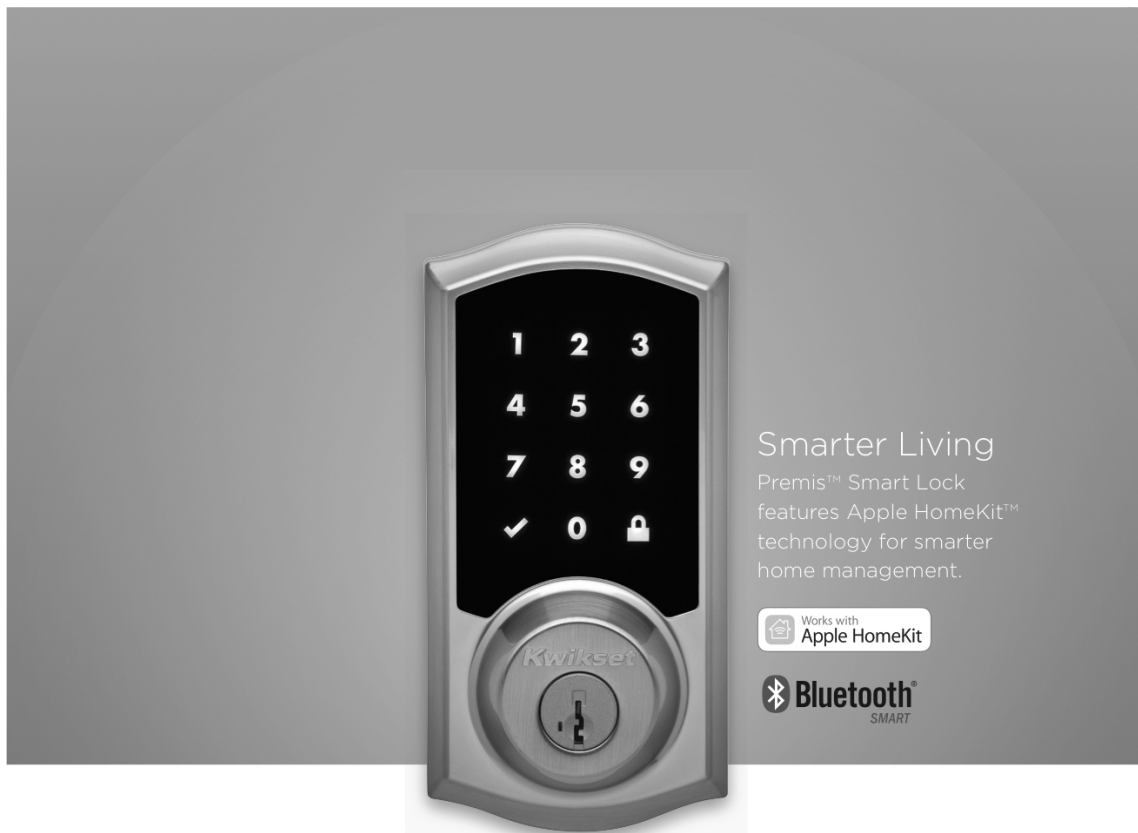

Kwikset Convert with Home Connect		L03	11P	15	26	26D		
99140-101	914 ZW500 CONVERT L03	•					1	\$258.00
99140-102	914 ZW500 CONVERT 15			•			1	\$258.00
99140-103	914 ZW500 CONVERT 11P		•				1	\$258.00

*Product must be ordered by item number and not description

Smarter Living

Premis™ Smart Lock features Apple HomeKit™ technology for smarter home management.

Premis™

TOUCHSCREEN SMART LOCK

Siri® Voice Control