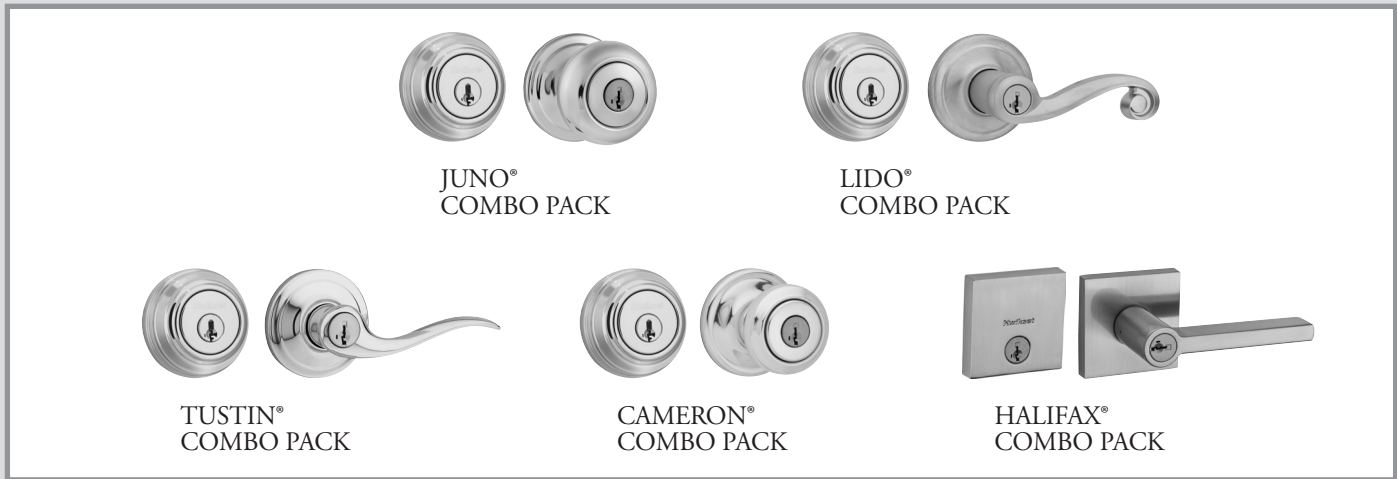

COMBO PACKS - All combo packs include 980/985 deadbolt & keyed entry

MFG Pro#	Function	Finish						Case Qty.	Keying	Price
		3	L03	5	11P	15	502			
991 Combo Pack - Cameron® Knob with Single Cylinder Deadbolt										
99910-045	991CN - Single Cylinder	•						4	K4	$87.00
99910-044	991CN - Single Cylinder					•		4	K4	$98.35
991 Combo Pack - Lido® Lever with Single Cylinder Deadbolt										
99910-039	991LL - Single Cylinder	•						4	K4	$113.80
99910-047	991LL - Single Cylinder				•			4	K4	$135.40
99910-038	991LL - Single Cylinder					•		4	K4	$128.20
991 Combo Pack - Tustin® Lever with Single Cylinder Deadbolt										
99910-040	991TNL - Single Cylinder					•		4	K4	$128.20
99910-041	991TNL - Single Cylinder				•			4	K4	$135.40
991 Combo Pack - Juno® Knob with Single Cylinder Deadbolt										
99910-032	991J - Single Cylinder	•						4	K4	$92.15
99910-033	991J - Single Cylinder			•				4	K4	$74.15
99910-035	991J - Single Cylinder				•			4	K4	$116.35
99910-034	991J - Single Cylinder					•		4	K4	$111.70
992 Combo Pack - Juno® Knob with Double Cylinder Deadbolt										
99920-005	992J - Double Cylinder		•					4	K4	$102.45
99920-006	992J - Double Cylinder					•		4	K4	$122.00
99920-007	992J - Double Cylinder				•			4	K4	$123.55
991 Combo Pack Halifax Lever with Halifax Single Cylinder Deadbolt										
99910-060	991HFL SQT - Single Cylinder					•		4	K4	$137.45
99910-061	991HFL SQT - Single Cylinder				•			4	K4	$137.45