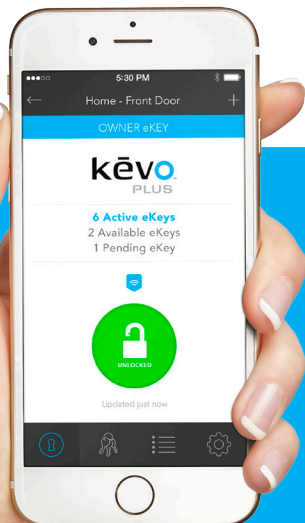

Kwikset

kēvo™

Touch-to-Open® Smart Lock

2nd Generation

Overview

- 2nd Generation smart lock
- Touch-to-Open™ convenience
- Smaller and sleeker metal interior
- Improved installation experience

Security

- Military grade PKI encryption
- Inside/Outside Positioning Technology
- New Advanced SmartKey™ Security

Kevo App

- Share and manage eKey access via smartphone
- Receive notifications
- Monitor lock history
- Download from

Open your world with the latest
Touch-to-Open™ Kevo smart lock

Powered by your smartphone and Bluetooth.