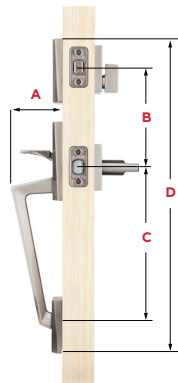

*Source: TraQline US quarterly brand unit share report, Q4 2006 through Q3 2017

121123-12/17

Specifications

Door Prep	Cross Bore 2 1/8". Edge Bore 1" Latch Face 1" x 2 1/4"
Backset	Adjustable 2 3/8" or 2 3/4"
Door Thickness	1 3/4" Standard. Thick door service part available for up to 2 1/4"
Faceplates	1" x 2 1/4". Specify square, round, or drive in
Strikes	<ul style="list-style-type: none"> ▪ Deadbolt: 1 1/4" x 3 5/8". Specify square, round, or drive in ▪ Handle: 2 1/4" full lip. Specify square, round, or drive in (Other options available)
Bolt	<ul style="list-style-type: none"> ▪ Deadbolt: 1" throw ▪ Handle: 1/2" throw
Cylinder	SmartKey Security™
Door Handing	Reversible for right or left-hand doors
ANSI/BHMA	Deadbolt is Grade 1 Certified
UL	Optional 20 minute UL fire rating available except for 819 function
ADA	N/A
Warranty	Lifetime mechanical and lifetime finish

NEW Adjustable Throughbolt

Vertical and horizontal slide designed for a guaranteed fit

Dimensions

Dimensions	A	B	C	D
San Clemente	2 15/16"	5 1/2"	8 13/32" through 9 11/16"	17 5/8"

Finishes

11P
Venetian
Bronze