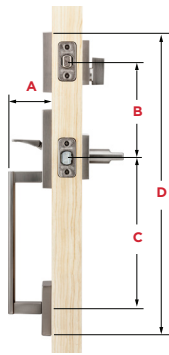

Specifications

Door Prep	Cross Bore 2 1/8". Edge Bore 1" Latch Face 1" x 2 1/4"
Backset	Adjustable 2 3/8" or 2 3/4"
Door Thickness	1 3/4" Standard. Thick door service part available for up to 2 1/4"
Faceplates	1" x 2 1/4". Specify square, round, or drive in
Strikes	▪ Deadbolt: 1 1/4" x 3 5/8". Specify square, round, or drive in ▪ Handle: 2 1/4" full lip. Specify square, round, or drive in (Other options available)
Bolt	▪ Deadbolt: 1" throw ▪ Handle: 1/2" throw
Cylinder	SmartKey Security™
Door Handing	Reversible for right or left-hand doors
ANSI/BHMA	Deadbolt is Grade 1 Certified
UL	Optional 20 minute UL fire rating available except for 819 function
ADA	N/A
Warranty	Lifetime mechanical and lifetime finish

Dimensions

Dimensions	A	B	C	D
San Clemente	2 5/8"	5 1/2"	8 13/32" through 9 11/16"	17 29/32"