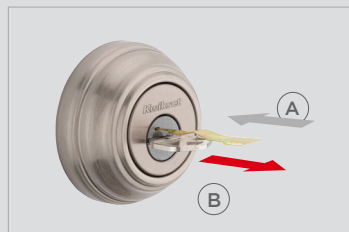

SMARTKEY SECURITY™

BUMP PROOF

PICK RESISTANT

KICK-IN RESISTANT

DRILL RESISTANT

SAW RESISTANT

HOW TO RE-KEY YOUR LOCK IN SECONDS

Make sure you have your current key and SmartKey tool

1 Insert the key that currently operates your lock, and rotate it 90° clockwise.

2 **(A)** Insert the SmartKey tool fully and firmly into the SmartKey hole.
(B) **Remove** the SmartKey tool and the current key.