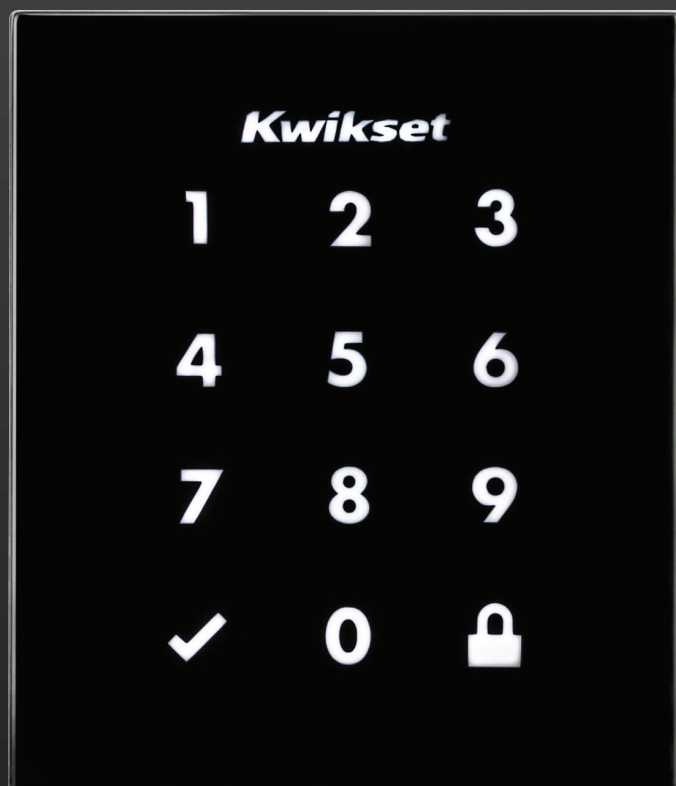

www.kwikset.com/kevo/smart-lock

Specifications

Function	Single Cylinder Deadbolt
Door Prep	2 1/8" diameter face hole & 1" diameter latch hole
Backset	Adjustable 2 3/8" or 2 3/4"
Door Thickness	1 3/4" standard doors
Cylinder	SmartKey® Re-key Technology
Faceplates	1" x 2 1/4" round corner standard
Strikes	Round corner strike 2 3/4" x 1 1/8"
Latch	Round corner adjustable 2 3/8" x 2 3/4"
Bolt	1" throw, steel deadbolt
Door Handing	Reversible
Batteries	4AA Required

What's In The Box

- Kevo deadbolt
- 4 AA batteries
- 2 eKeys
- 2 standard keys

Accessories (sold separately)

- Works with Fob if you don't have a smartphone
- Kevo Plus for remote access

Kwikset

OBSIDIAN

TOUCHSCREEN ELECTRONIC DEADBOLT

With Z-Wave® 500 Chipset

Features

- Sleek, modern design
- 10 digit capacitive touchscreen with SecureScreen™
- Keywayless
- 9V battery backup power
- Z-Wave® 500 for extended wireless range, over-the-air firmware updates and superior wireless encryption

User Codes

- Up to 30 customizable user access codes for family & guests
- Mastercode feature for improved user code management

Connected Benefits

- Lock/Unlock your doors from anywhere
- View lock status and receive notifications of your lock's activity
- Connect to other devices in the home and create scenes driven by the door lock