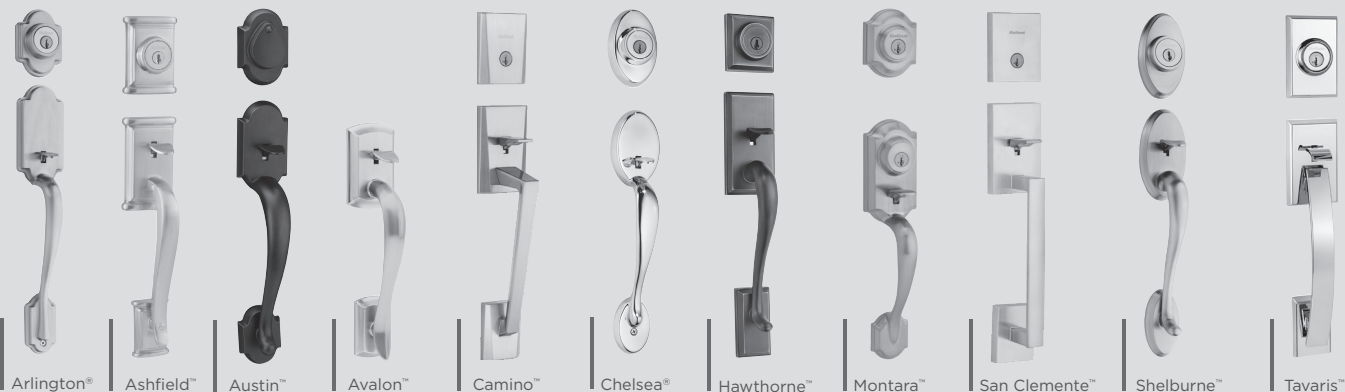

No Double-Cylinder Function Available

SUPERIOR SECURITY FEATURES

- ANSI/BHMA Grade 1 Certified 258/980/985 Deadbolt
- SmartKey Security™ to Protect Against Lock Bumping

ELEGANT STYLES AND FINISHES

- Broad Array of Finishes
- Traditional to Contemporary Styles

WARRANTY

- Lifetime Mechanical
- Lifetime Finish

*Lock Bumping - an attack technique using specially cut keys that can defeat conventional pin & tumbler locks.

MFG Pro#	Function	Finish							Case Qty.	Price
San Clemente™ Handleset		3	L03	5	11P	15	26	26D		
98180-001	818SCEXHFL SQT San Clemente x Halifax SQT				•				2	\$314.05
98180-002	818SCEXHFL SQT San Clemente x Halifax SQT					•			2	\$314.05