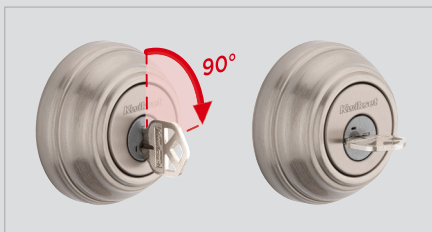

1 Insert the key that currently operates your lock, and rotate it 90° clockwise.

2 **(A)** Insert the SmartKey tool fully and firmly into the SmartKey hole.
(B) **Remove** the SmartKey tool and the current key.