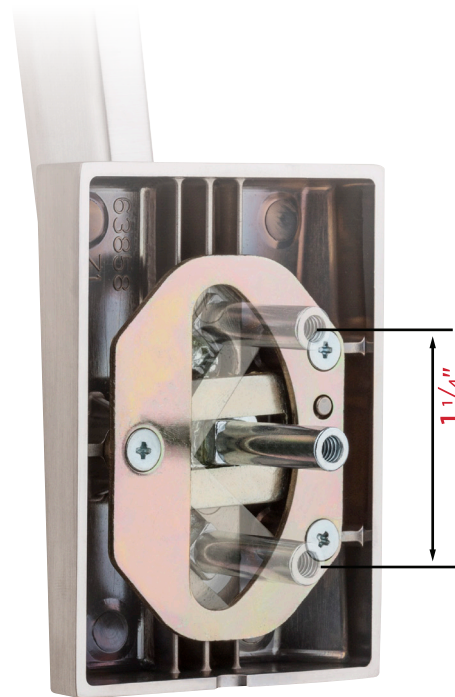

*Source: TraQline US quarterly brand unit share report, Q4 2006 through Q3 2017

121123-12/17

Specifications

Door Prep	Cross Bore 2 1/8". Edge Bore 1" Latch Face 1" x 2 1/4"
Backset	Adjustable 2 3/8" or 2 3/4"
Door Thickness	1 3/4" Standard. Thick door service part available for up to 2 1/4"
Faceplates	1" x 2 1/4". Specify square, round, or drive in
Strikes	<ul style="list-style-type: none"> ▪ Deadbolt: 1 1/4" x 3 5/8". Specify square, round, or drive in ▪ Handle: 2 1/4" full lip. Specify square, round, or drive in (Other options available)
Bolt	<ul style="list-style-type: none"> ▪ Deadbolt: 1" throw ▪ Handle: 1/2" throw
Cylinder	SmartKey Security™
Door Handing	Reversible for right or left-hand doors
ANSI/BHMA	Deadbolt is Grade 1 Certified
UL	Optional 20 minute UL fire rating available except for 819 function
ADA	N/A
Warranty	Lifetime mechanical and lifetime finish

NEW Adjustable Throughbolt

Vertical and horizontal slide designed for a guaranteed fit

Dimensions

Dimensions	A	B	C	D
San Clemente	2 15/16"	5 1/2"	8 13/32" through 9 11/16"	17 5/8"

Finishes

11P
Venetian
Bronze