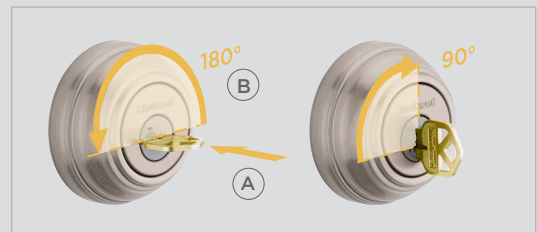

1 Insert the key that currently operates your lock, and rotate it 90° clockwise.

2 **(A)** Insert the SmartKey tool fully and firmly into the SmartKey hole.
(B) **Remove** the SmartKey tool and the current key.