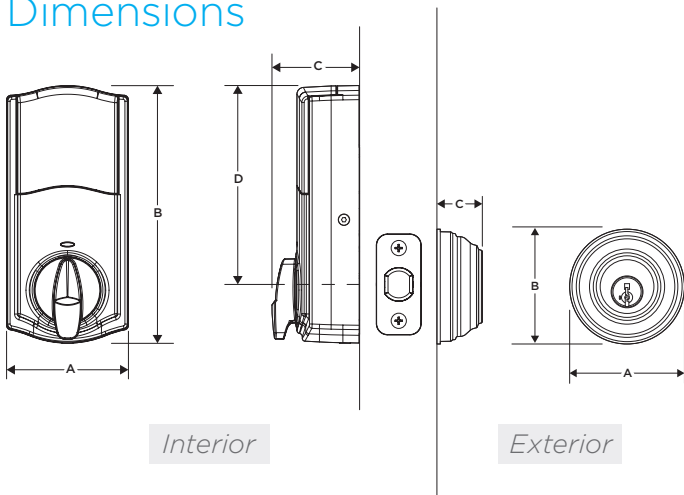

Kevo™

Touch-to-Open® Smart Lock

Dimensions

Design	A	B	C	D
Kevo™ Interior	2 3/4" (69.85 mm)	5 3/4" (146.05 mm)	2" (50.8 mm)	4 9/16" (115.88 mm)
Kevo™ Exterior	2 3/4" (69.85 mm)	2 3/4" (69.85 mm)	1 5/32" (29.37 mm)	---