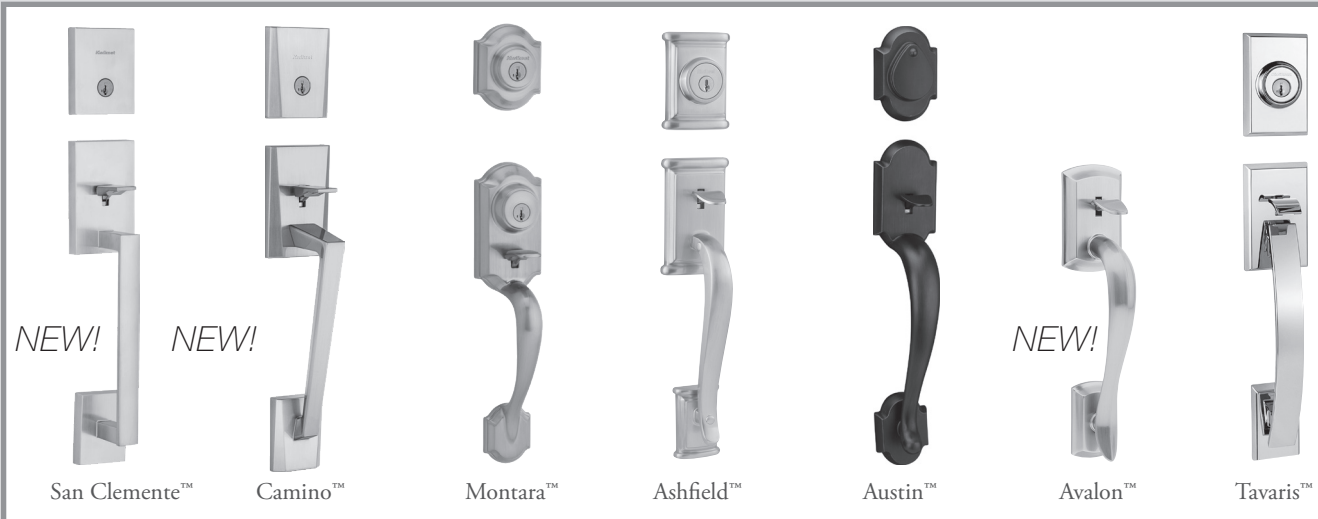

No Double-Cylinder Function Available

SUPERIOR SECURITY FEATURES

- ANSI/BHMA Grade 1 Certified 258/980/985 Deadbolt
- SmartKey Security™ to Protect Against Lock Bumping

ELEGANT STYLES AND FINISHES

- Broad Array of Finishes
- Traditional to Contemporary Styles

WARRANTY

- Lifetime Mechanical
- Lifetime Finish

*Lock Bumping - an attack technique using specially cut keys that can defeat conventional pin & tumbler locks.

MFG Pro#	Function	Finish							Case Qty.	Price
San Clemente™ Handleset		3	L03	5	11P	15	26	26D		
98180-001	818SCEXHFL SQT San Clemente x Halifax SQT				•				2	\$314.05
98180-002	818SCEXHFL SQT San Clemente x Halifax SQT					•			2	\$314.05